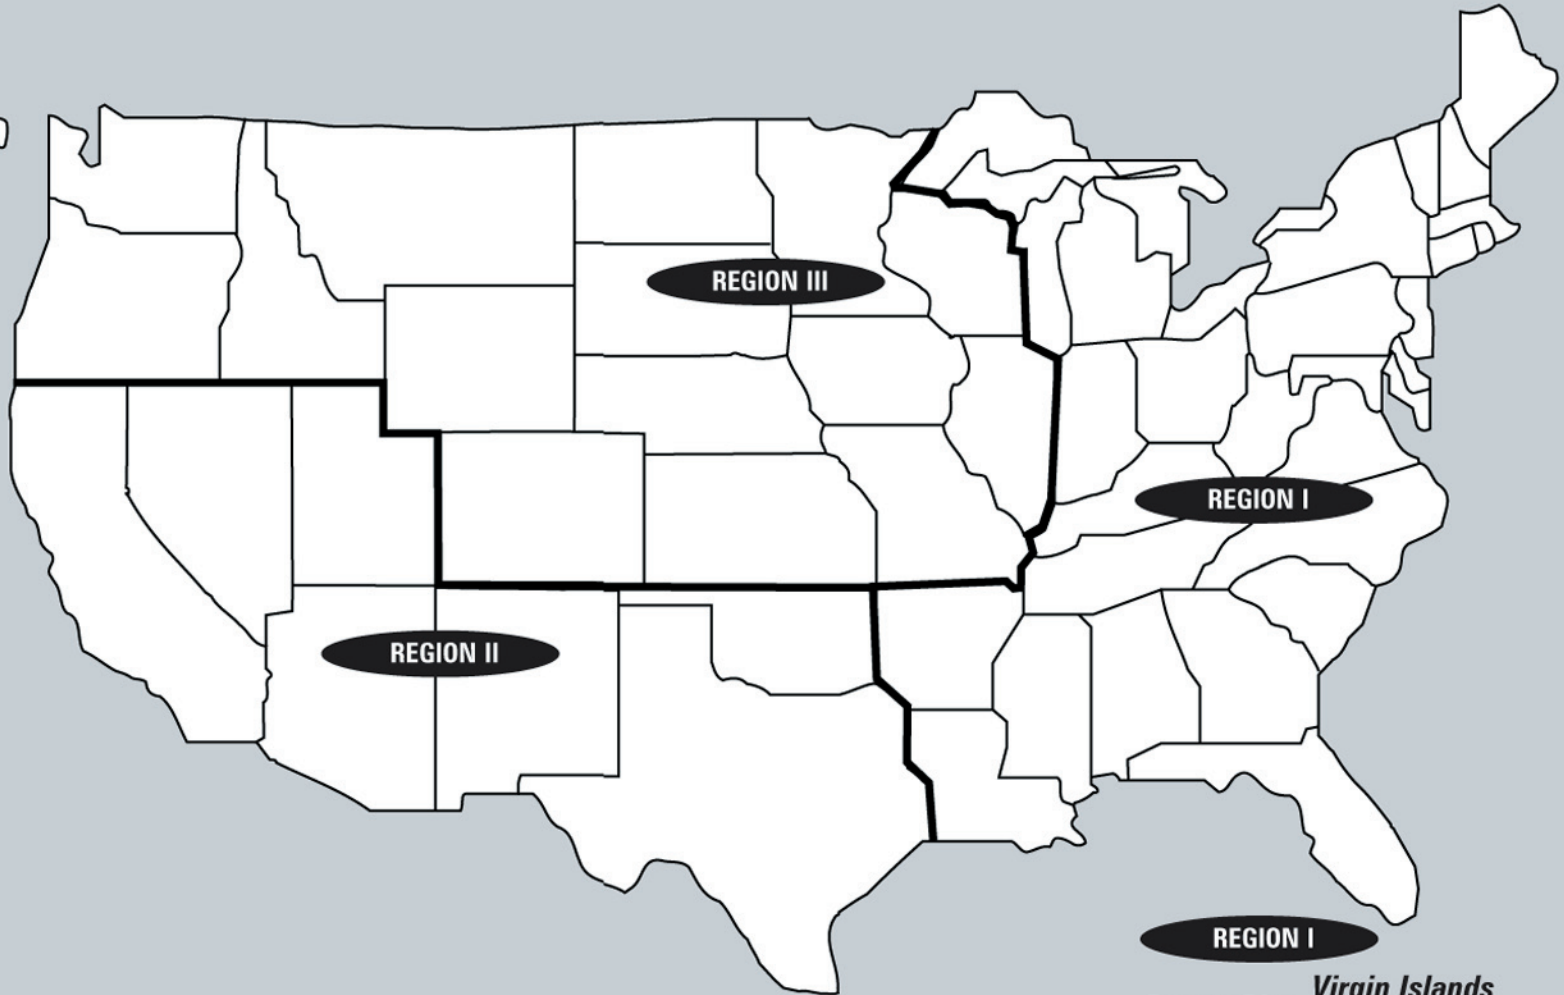

For more information:
785.273.4502
Mail@PaintAmerica.org

REGION I

ALABAMA

Horseshoe Bend National Military Park
Little River Canyon National Preserve
Russell Cave National Monument
Selma to Montgomery National Historic Trail
Tuskegee Airman National Historic Site
Tuskegee Institute National Historic Site

ARKANSAS

Arkansas Post National Memorial
Buffalo National River
Central High School National Historic Site
Fort Smith National Historic Site
Hot Springs National Park
Pea Ridge National Military Park

CONNECTICUT